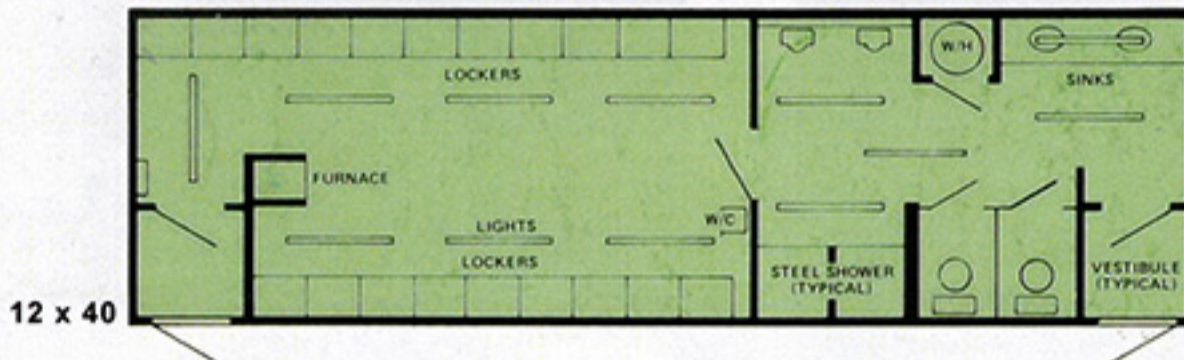

TYPICAL LAYOUTS

1618 State Rt. 65, Ellwood City, PA 16117 | (724) 758-5713 | www.dearjohnrental.com

TELL US YOUR NEEDS - AND WE'LL DESIGN A LAYOUT TO FIT!!