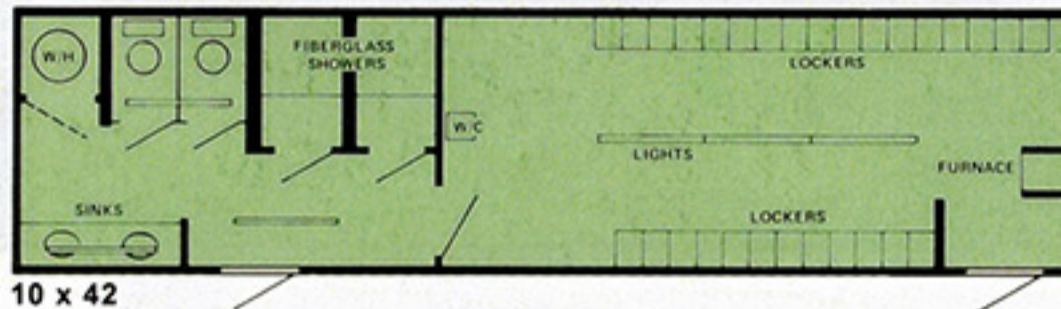

TYPICAL LAYOUTS

1618 State Rt. 65, Ellwood City, PA 16117 | (724) 758-5713 | www.dearjohnrental.com

TELL US YOUR NEEDS - AND WE'LL DESIGN A LAYOUT TO FIT!!