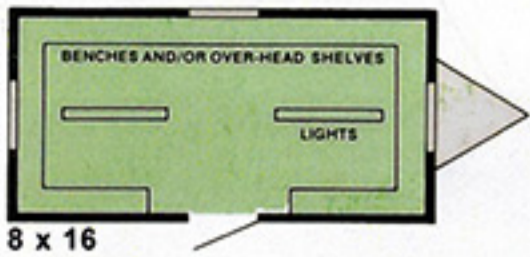

TYPICAL LAYOUTS

1618 State Rt. 65, Ellwood City, PA 16117 | (724) 758-5713 | www.dearjohnrental.com

TELL US YOUR NEEDS - AND WE'LL DESIGN A LAYOUT TO FIT!!