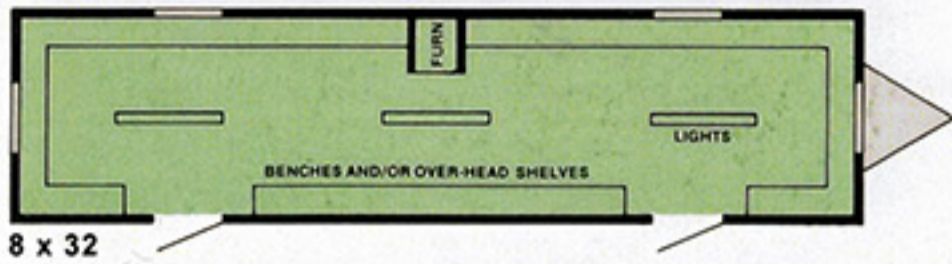

TYPICAL LAYOUTS

1618 State Rt. 65, Ellwood City, PA 16117 | (724) 758-5713 | www.dearjohnrental.com

TELL US YOUR NEEDS - AND WE'LL DESIGN A LAYOUT TO FIT!!