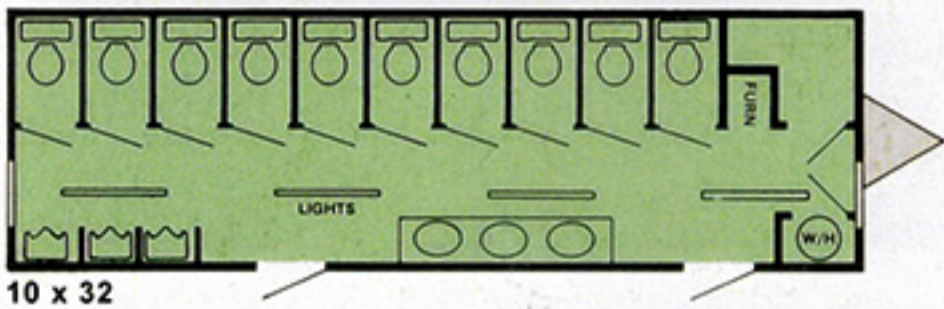

TYPICAL LAYOUTS

1618 State Rt. 65, Ellwood City, PA 16117 | (724) 758-5713 | www.dearjohnrental.com

TELL US YOUR NEEDS - AND WE'LL DESIGN A LAYOUT TO FIT!!