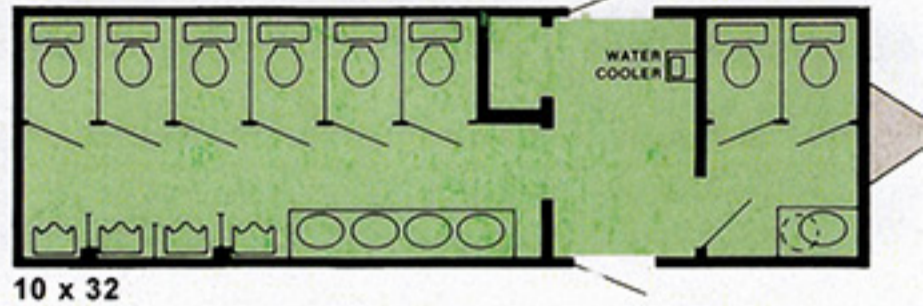

TYPICAL LAYOUTS

1618 State Rt. 65, Ellwood City, PA 16117 | (724) 758-5713 | www.dearjohnrental.com

TELL US YOUR NEEDS - AND WE'LL DESIGN A LAYOUT TO FIT!!