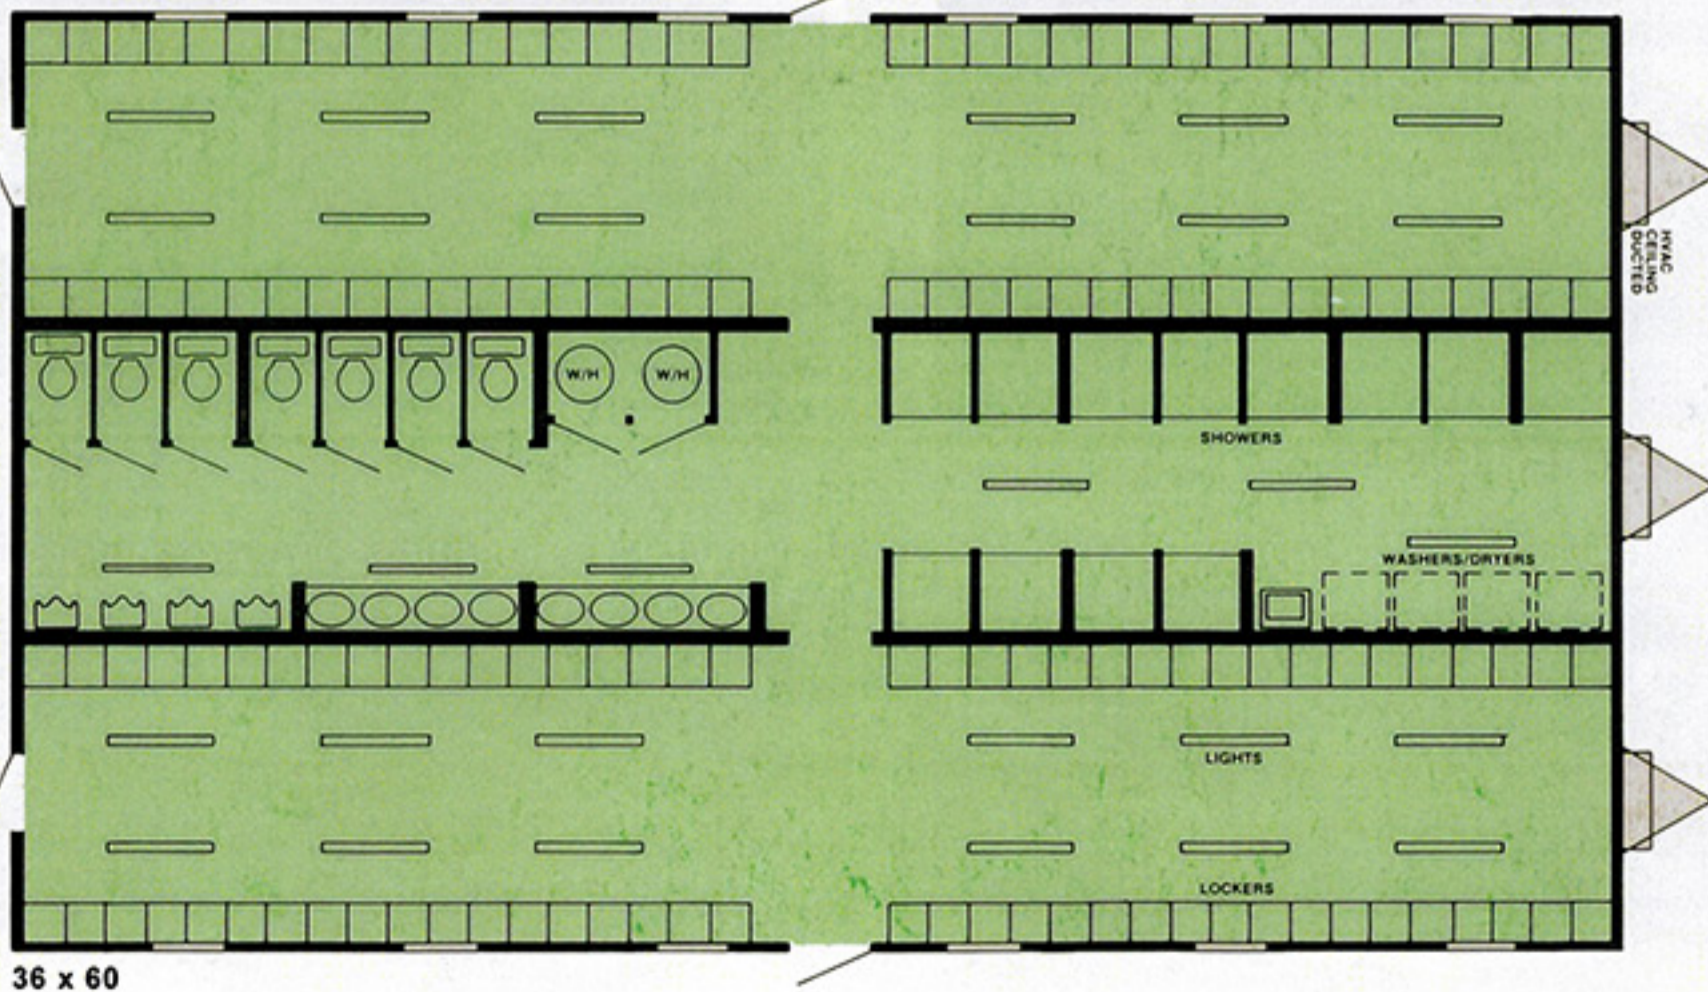

TYPICAL LAYOUTS

1618 State Rt. 65, Ellwood City, PA 16117 | (724) 758-5713 | www.dearjohnrental.com

TELL US YOUR NEEDS - AND WE'LL DESIGN A LAYOUT TO FIT!!