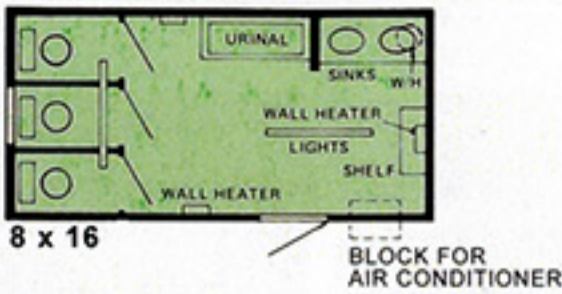

TYPICAL LAYOUTS

1618 State Rt. 65, Ellwood City, PA 16117 | (724) 758-5713 | www.dearjohnrental.com

TELL US YOUR NEEDS - AND WE'LL DESIGN A LAYOUT TO FIT!!