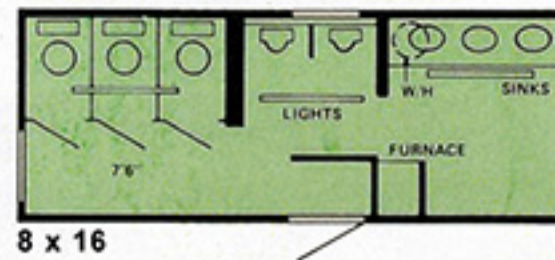

TYPICAL LAYOUTS

1618 State Rt. 65, Ellwood City, PA 16117 | (724) 758-5713 | www.dearjohnrental.com

TELL US YOUR NEEDS - AND WE'LL DESIGN A LAYOUT TO FIT!!